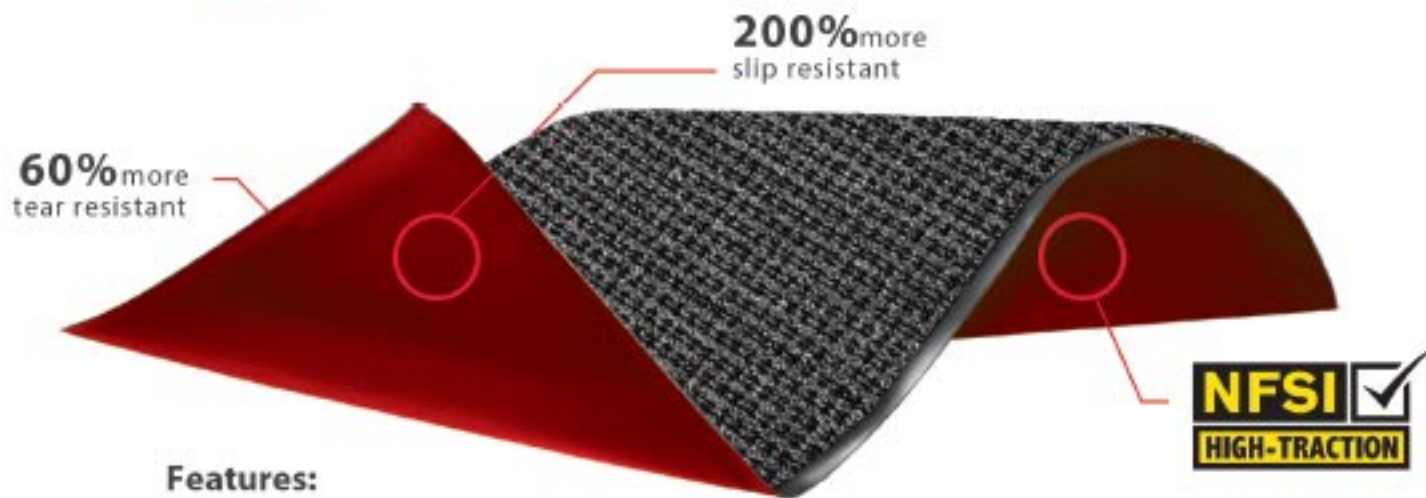

You deserve the *red back* treatment.

Crown's top 5 Premium Entrance mats now include **ThermoGrip RED** backing. Available in: **Marathon, Triathlon, Oxford Elite, Oxford, and Dust-Star.**

Made with BactiStop - antimicrobial agent that prevents the development of germs and mold underneath your entrance mat.

Features:

- **Nitrile Blend:**

We created our **ThermoGrip™** bottom surface to be the strongest vinyl backed mat formulated with nitrile rubber to resist cracking in extreme temperatures.