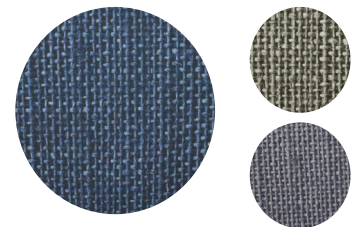

## Specialty Mats • Indoor

The beauty of an accent rug meets the functionality of a chair mat. Designed for use on hard floors, M+A Desk Chair Mats not only help protect your floor, they add some visual interest to your office space. Ditch the boring plastic mat for a beautiful design that won't crack and split like vinyl mats.

- **Glides Easily** – Your chair will glide easily over the firm but beautiful surface
- **Skid-Resistant Floor Protection** – The durable rubber backing protects your floors and keeps your mat from sliding
- **Easy to Clean** – The stain-resistant PET surface can be vacuumed and/or wiped clean with mild detergent
- High-definition printing makes the mats uniquely reminiscent of different woven fabrics; Astella mimics a cross-hatch woven fabric; Stonewash looks like well-worn denim; Stratford offers a classic linen look.
- Each design is available in three colors - blue, grey and khaki
- Designed for placement on hard floors (will work on low-pile carpet, but not designed for anything softer)

Astella

Stonewash

Stratford

Colors may vary due to inconsistencies of various display monitors or printers (if you're viewing a printed version of this document). Color images are intended to be used as a guide only.