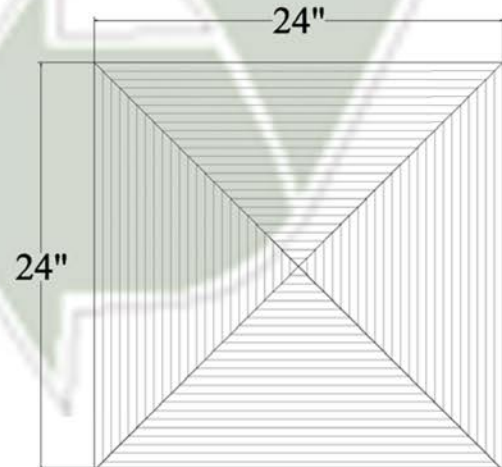

4 Piece Tile