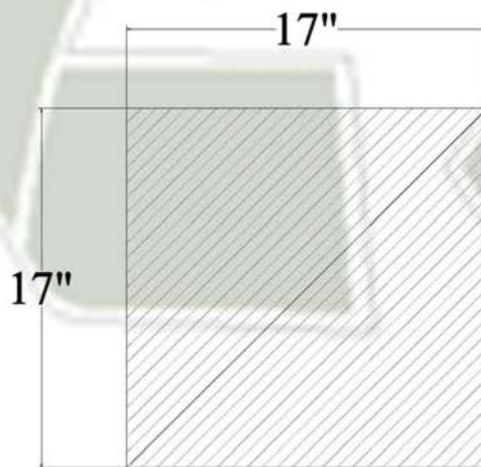

2 Piece Tile