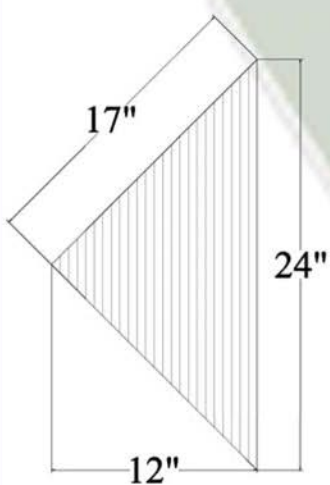

Environmentally friendly, made from post consumer bias-ply tires. The attractive carpet-like surface traps dirt, absorbs moisture, and protects floors while providing a touch of luxury in areas of frequent foot traffic. Easily maintained by vacuuming or a commercial carpet cleaner. Suitable for any entrance or as wall to wall floor covering. Combine with standard Dura-Tile, Rolls or Colored Dura Tile to create custom designs and layouts.

Item No: 345DTT0001

Material: Rubberized fabric strips with carpet like surface cut from recycled tires bonded to a non flammable base.

Thickness: 3/8"

Recycled Content: >95%

Packaging: 16 tiles per case. 1 tile = 1 square foot.

Color: Earthtone

Note: Meets or exceeds Federal flammability regulations CPSC-FF 1-70, 16 CFR, and ASTM D 2859-96.

One Tile